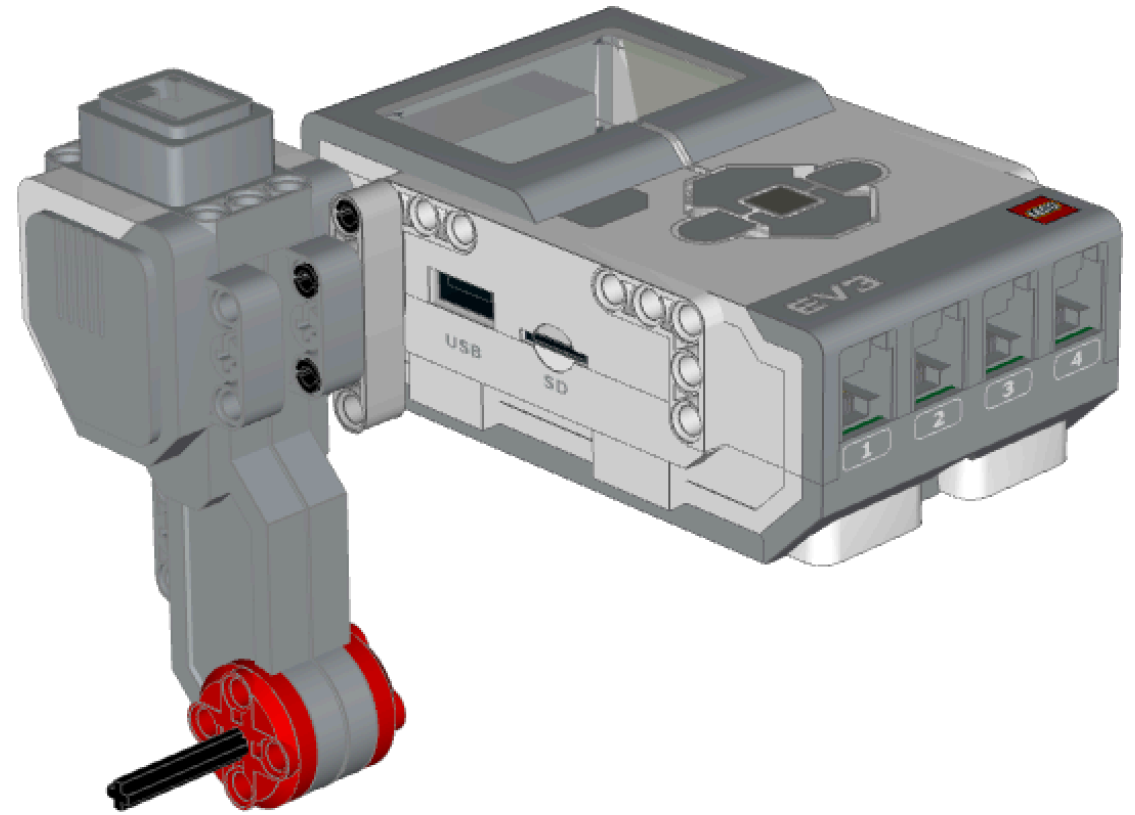

# **Building a Basic Vehicle**

1x

  
2x

5

1x

  
2x

1x

6

1x

1x 

1x

5

1x

2x

1x 

A rectangular box containing a small image of a LEGO Technic connector part, which is a grey L-shaped piece with a red circular hole on one end. Below the image is the text "1x".

1x  6

1x 

1x

A rectangular box containing a small icon of a grey five-spoke wheel with a black tire. Below the icon is the text "1x".

  
2x

1x

1x

1x