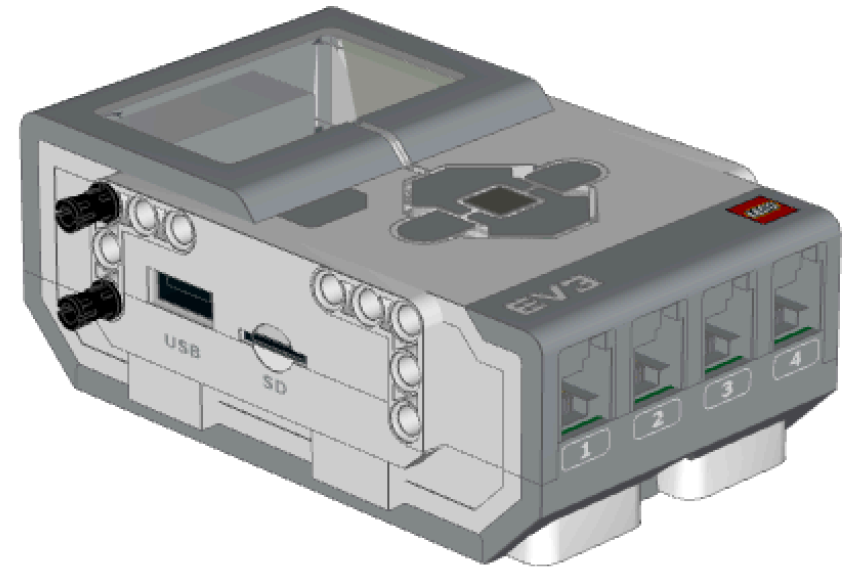

# **Building a Basic Vehicle**

1x

  
2x

5

1x

  
2x

1x

6

1x

1x 

1x

5

1x

2x

1x 

A rectangular box containing a small image of a LEGO Technic connector part, which is a grey L-shaped piece with a red circular hole on one end. Below the image is the text "1x".

1x  6

1x 

1x

A rectangular box containing a small icon of a grey five-spoke wheel with a black tire. Below the icon is the text "1x".

  
2x

1x

1x

1x