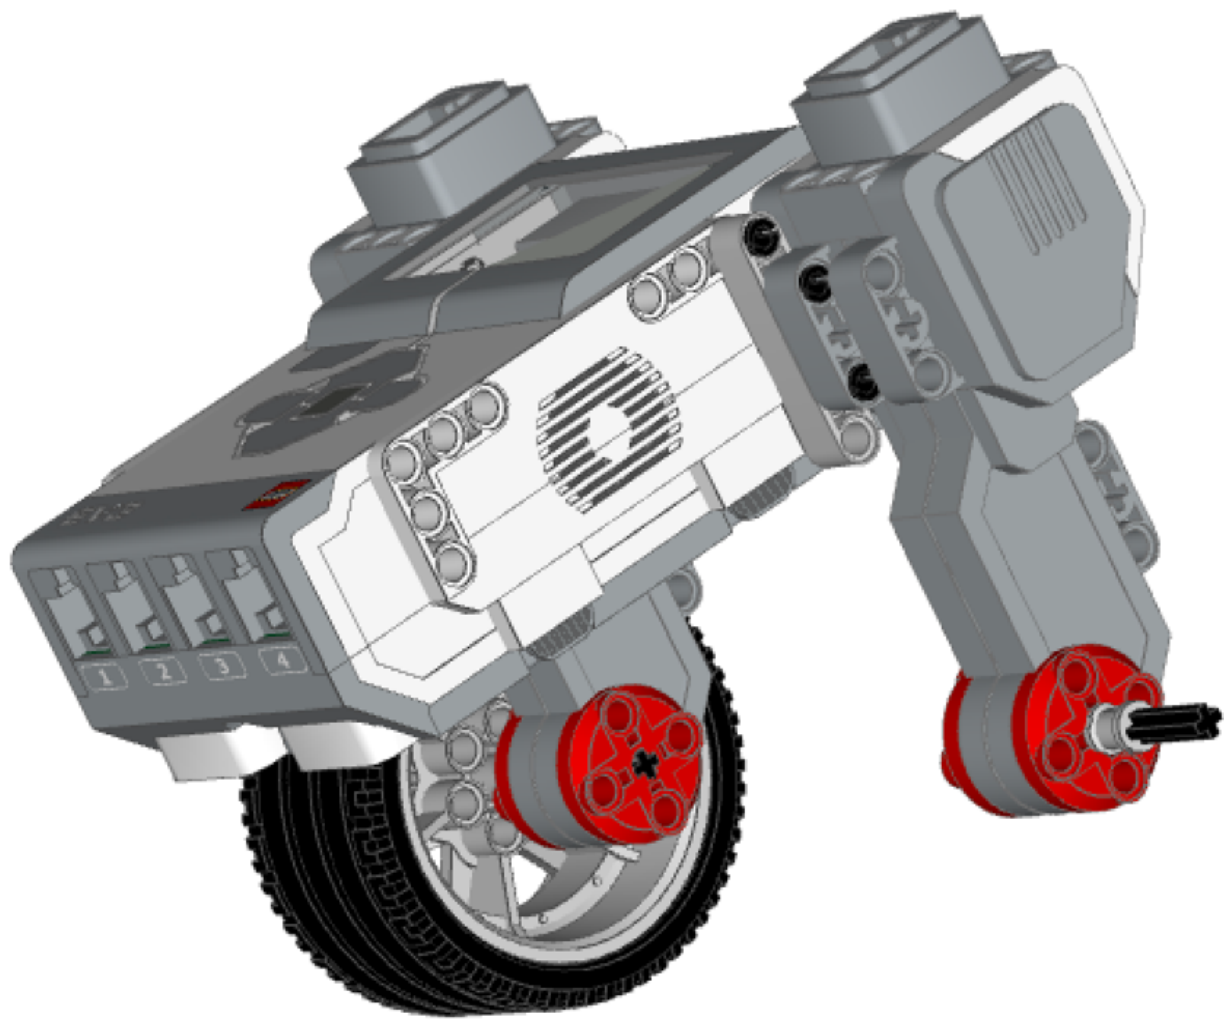

# **Building a Basic Vehicle**

1x

  
2x

5

1x

  
2x

1x

6

1x

1x 

1x

5

1x

2x

1x 

A rectangular box containing a small image of a LEGO Technic connector part, which is a grey L-shaped piece with a red circular hole on one end. Below the image is the text "1x".

1x  6

1x 

1x

A rectangular box containing a small icon of a grey five-spoke wheel with a black tire. Below the icon is the text "1x".

  
2x

1x

1x

1x