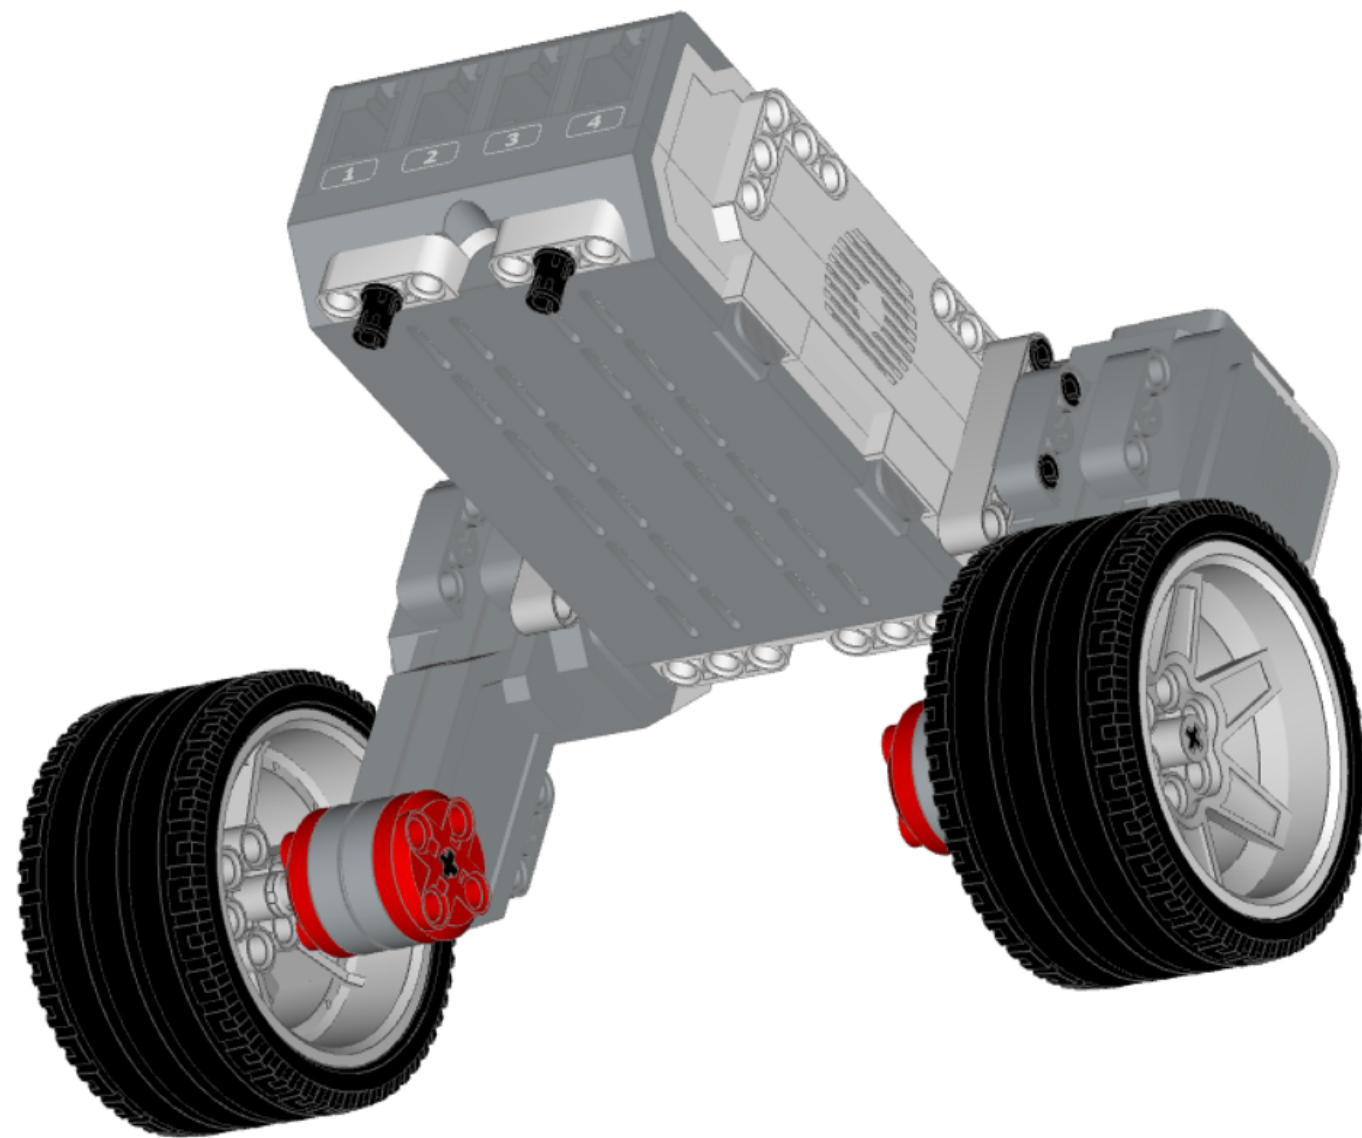

# **Building a Basic Vehicle**

1x

  
2x

5

1x

  
2x

1x

6

1x

1x 

1x

5

1x

2x

1x 

A rectangular box containing a small image of a LEGO Technic connector part, which is a grey L-shaped piece with a red circular hole on one end. Below the image is the text "1x".

1x  6

1x 

1x

A rectangular box containing a small icon of a grey five-spoke wheel with a black tire. Below the icon is the text "1x".

  
2x

1x

1x

1x