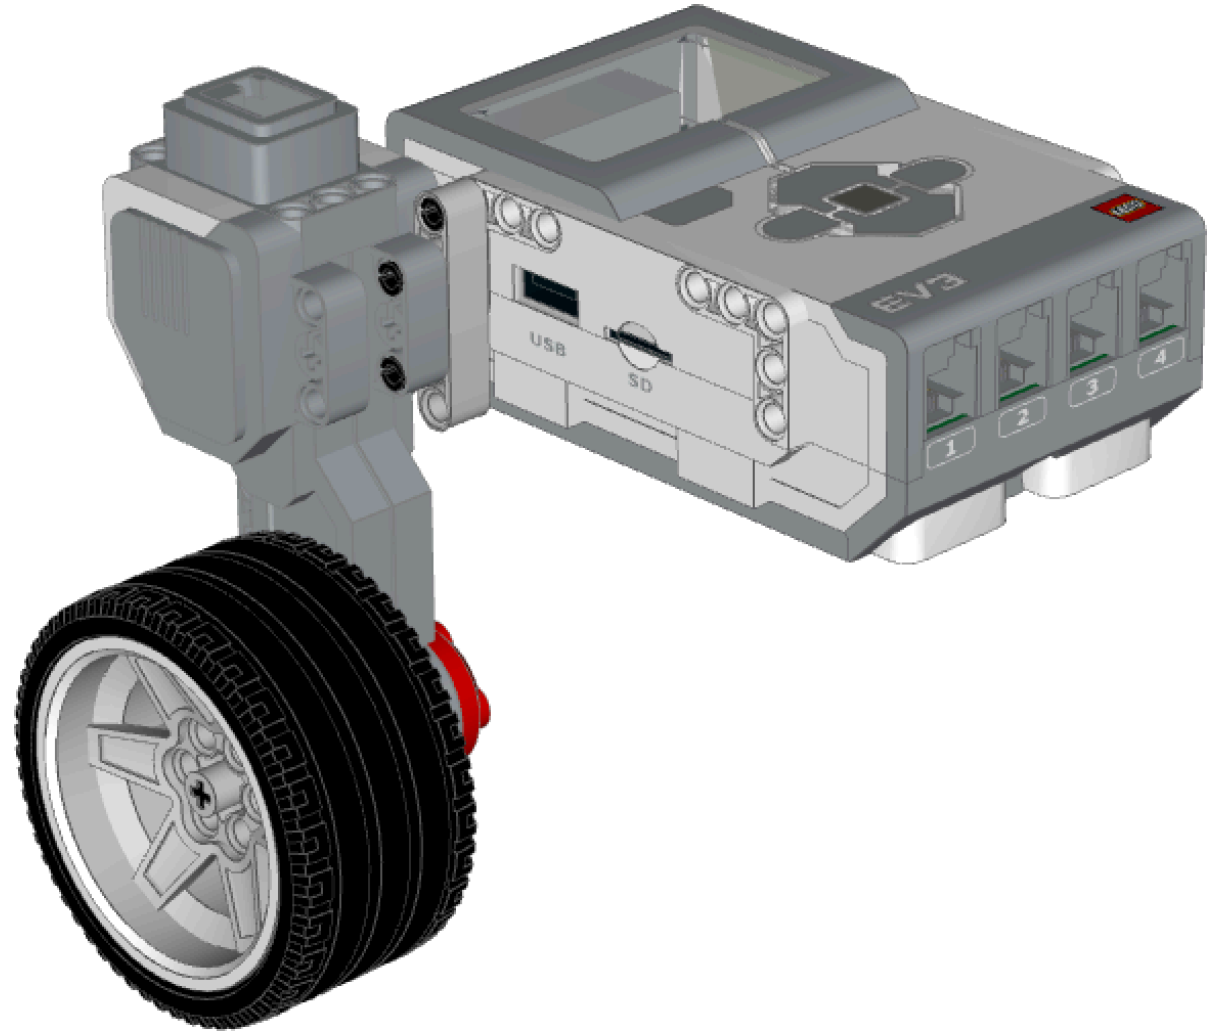

# **Building a Basic Vehicle**

1x

  
2x

5

1x

  
2x

1x

6

1x

1x 

1x

5

1x

2x

1x 

A rectangular box containing a small image of a LEGO Technic connector part, which is a grey L-shaped piece with a red circular hole on one end. Below the image is the text "1x".

1x  6

1x 

1x

A rectangular box containing a small icon of a grey five-spoke wheel with a black tire. Below the icon is the text "1x".

  
2x

1x

1x

1x