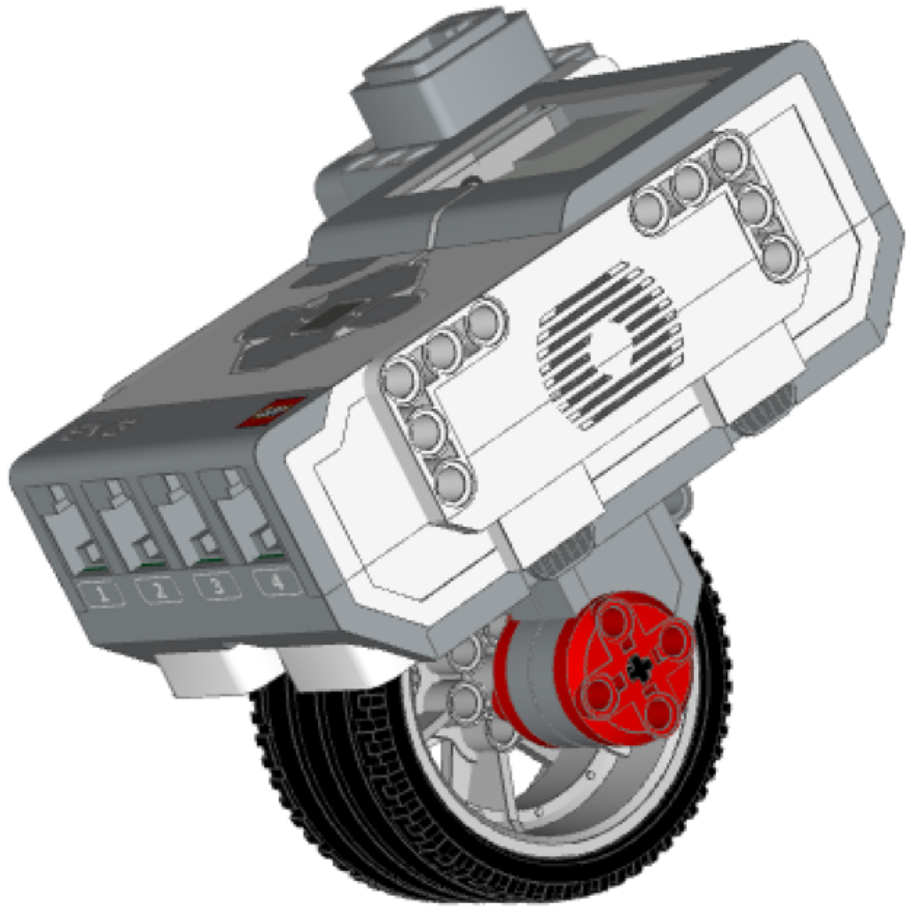

# **Building a Basic Vehicle**

1x

  
2x

5

1x

  
2x

1x

6

1x

1x 

1x

5

1x

2x

1x 

A rectangular box containing a small image of a LEGO Technic connector part, which is a grey L-shaped piece with a red circular hole on one end. Below the image is the text "1x".

1x  6

1x 

1x

A rectangular box containing a small icon of a grey five-spoke wheel with a black tire. Below the icon is the text "1x".

  
2x

1x

1x

1x