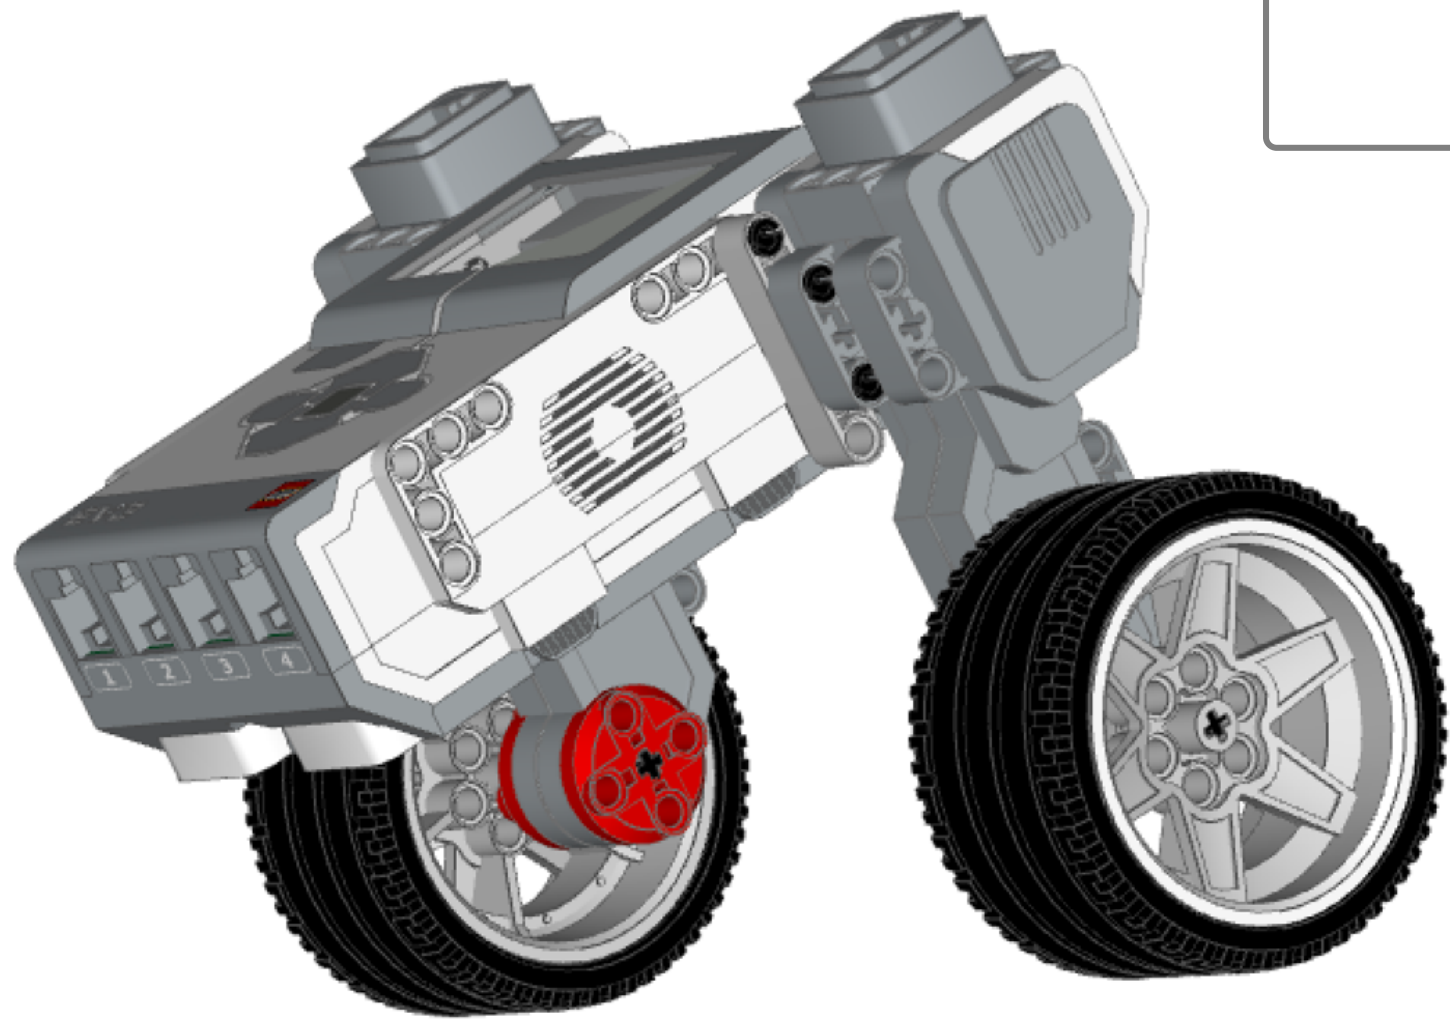

# **Building a Basic Vehicle**

1x

  
2x

5

1x

  
2x

1x

6

1x

1x 

1x

5

1x

2x

1x 

A rectangular box containing a small image of a LEGO Technic connector part, which is a grey L-shaped piece with a red circular hole on one end. Below the image is the text "1x".

1x  6

1x 

1x

A rectangular box containing a small icon of a grey five-spoke wheel with a black tire. Below the icon is the text "1x".

  
2x

1x

1x

1x