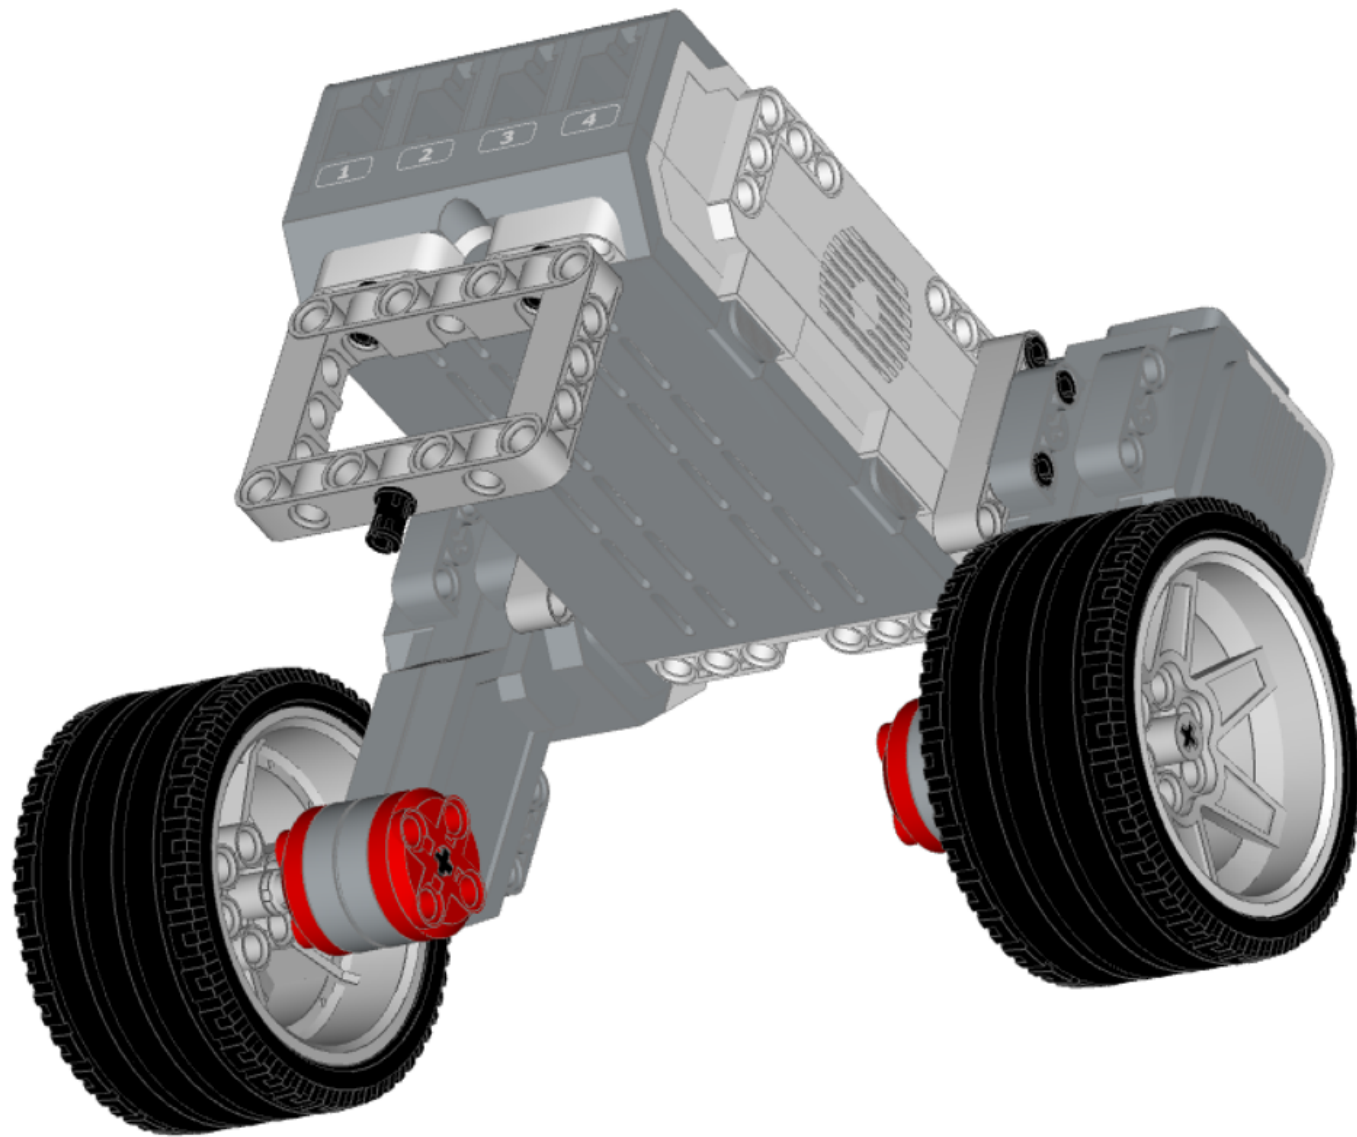

# **Building a Basic Vehicle**

1x

  
2x

5

1x

  
2x

1x

6

1x

1x 

1x

5

1x

2x

1x 

A rectangular box containing a small image of a LEGO Technic connector part, which is a grey L-shaped piece with a red circular hole on one end. Below the image is the text "1x".

1x  6

1x 

1x

A rectangular box containing a small icon of a grey five-spoke wheel with a black tire. Below the icon is the text "1x".

  
2x

1x

1x

1x