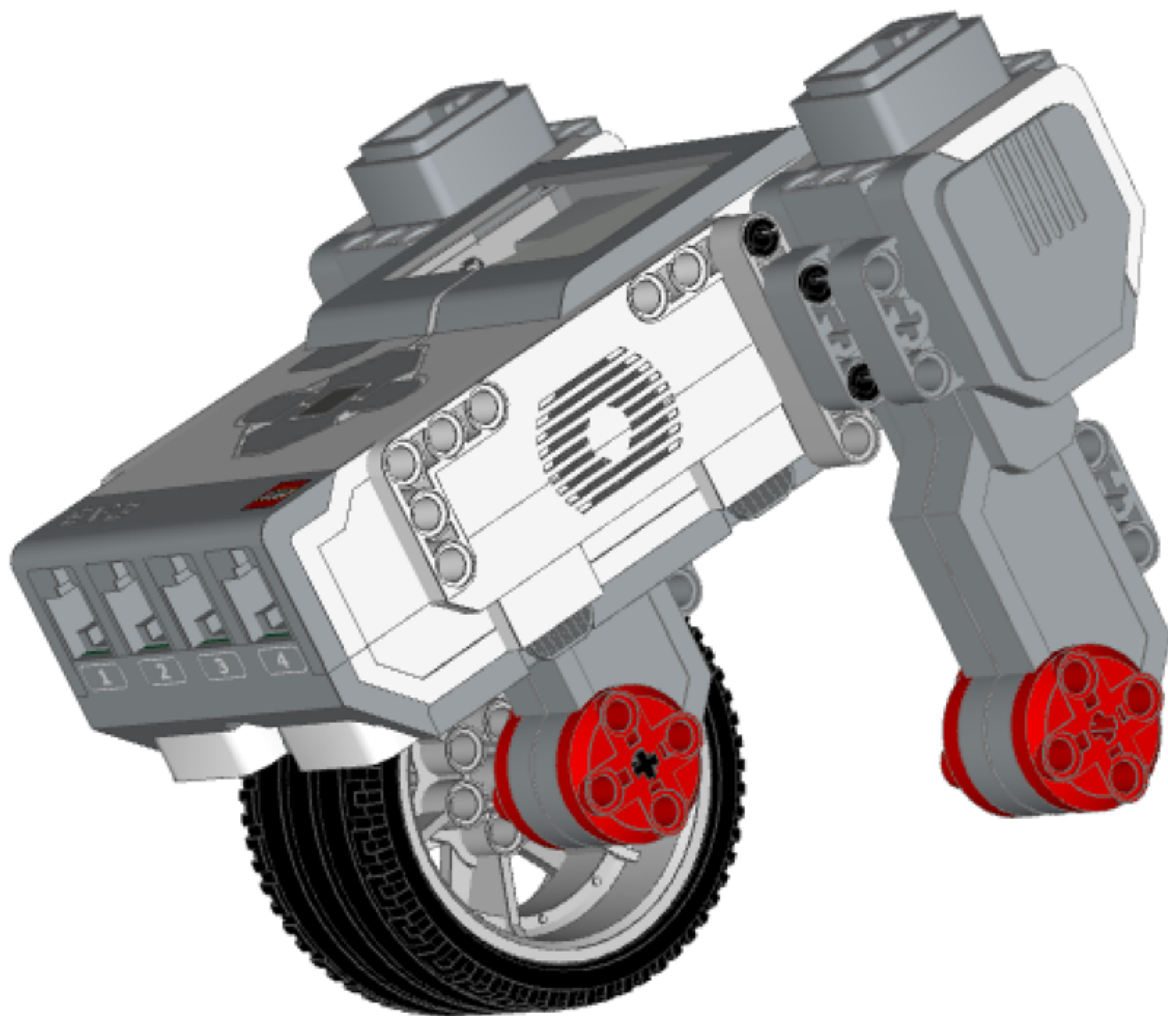

# **Building a Basic Vehicle**

1x

  
2x

5

1x

  
2x

1x

6

1x

1x 

1x

5

1x

2x

1x 

A rectangular box containing a small image of a LEGO Technic connector part, which is a grey L-shaped piece with a red circular hole on one end. Below the image is the text "1x".

1x  6

1x 

1x

A rectangular box containing a small icon of a grey five-spoke wheel with a black tire. Below the icon is the text "1x".

  
2x

1x

1x

1x