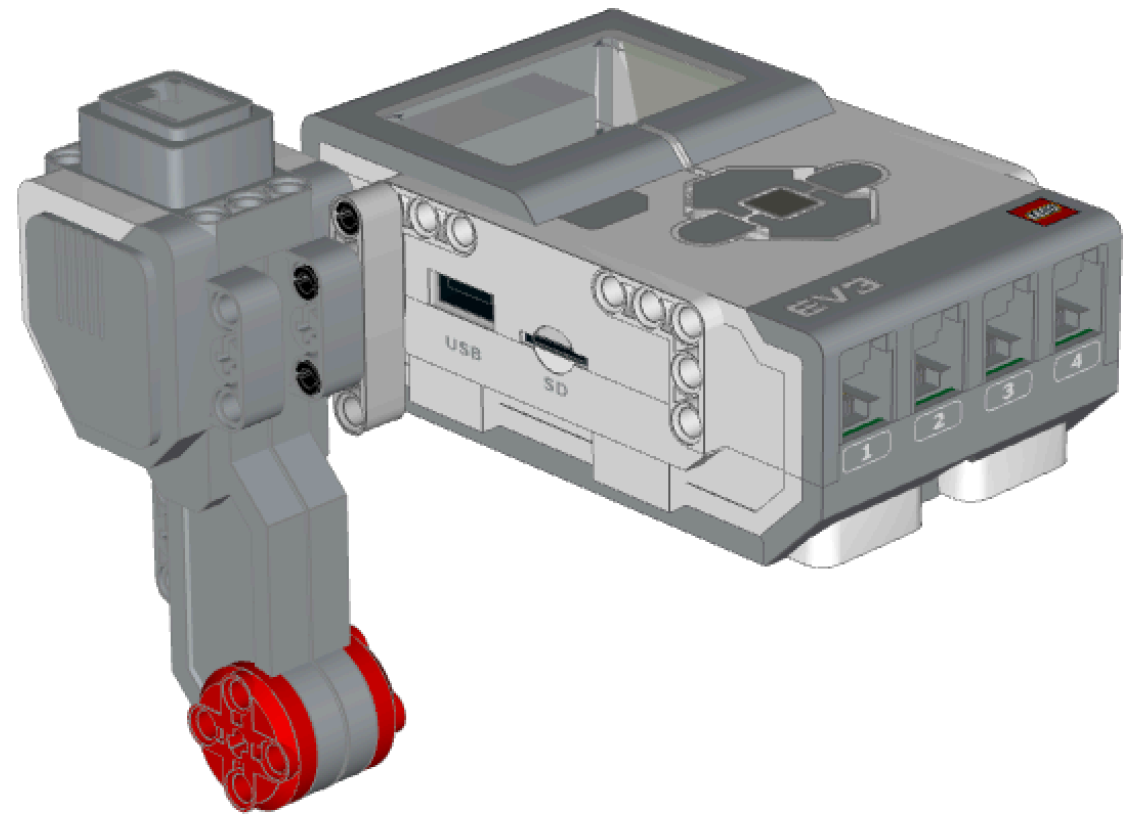

# **Building a Basic Vehicle**

1x

  
2x

5

1x

  
2x

1x

6

1x

1x 

1x

5

1x

2x

1x 

A rectangular box containing a small image of a LEGO Technic connector part, which is a grey L-shaped piece with a red circular hole on one end. Below the image is the text "1x".

1x  6

1x 

1x

A rectangular box containing a small icon of a grey five-spoke wheel with a black tire. Below the icon is the text "1x".

  
2x

1x

1x

1x