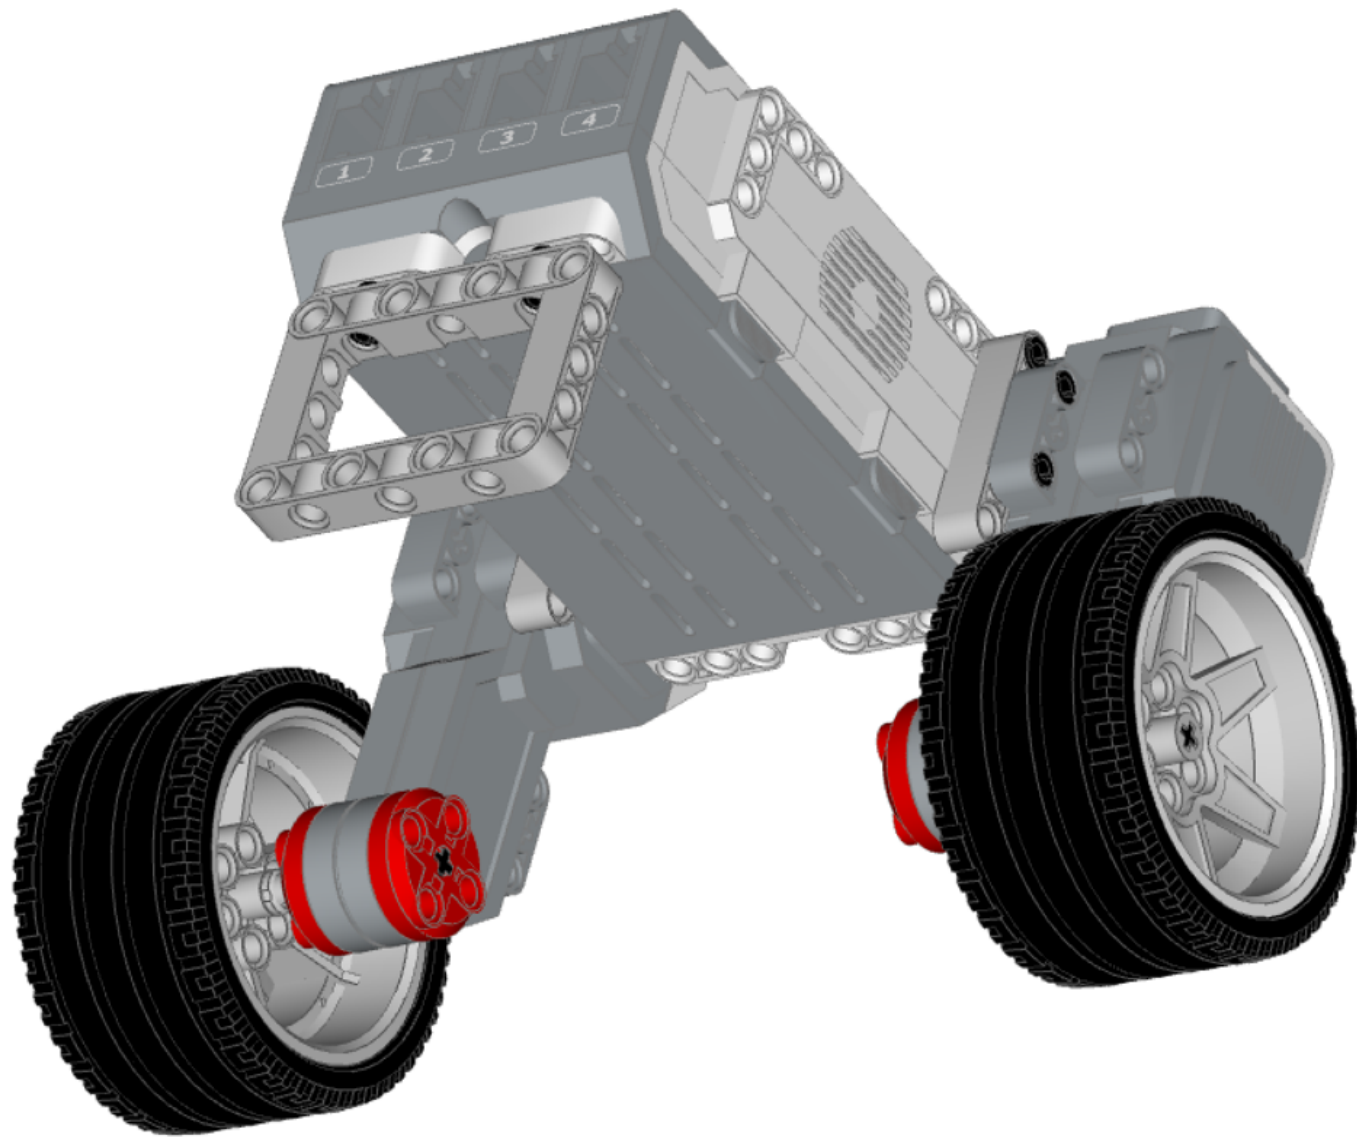

# **Building a Basic Vehicle**

1x

  
2x

5

1x

  
2x

1x

6

1x

1x 

1x

5

1x

2x

1x 

A rectangular box containing a small image of a LEGO Technic connector part, which is a grey L-shaped piece with a red circular hole on one end. Below the image is the text "1x".

1x  6

1x 

1x

A rectangular box containing a small icon of a grey five-spoke wheel with a black tire. Below the icon is the text "1x".

  
2x

1x

1x

1x