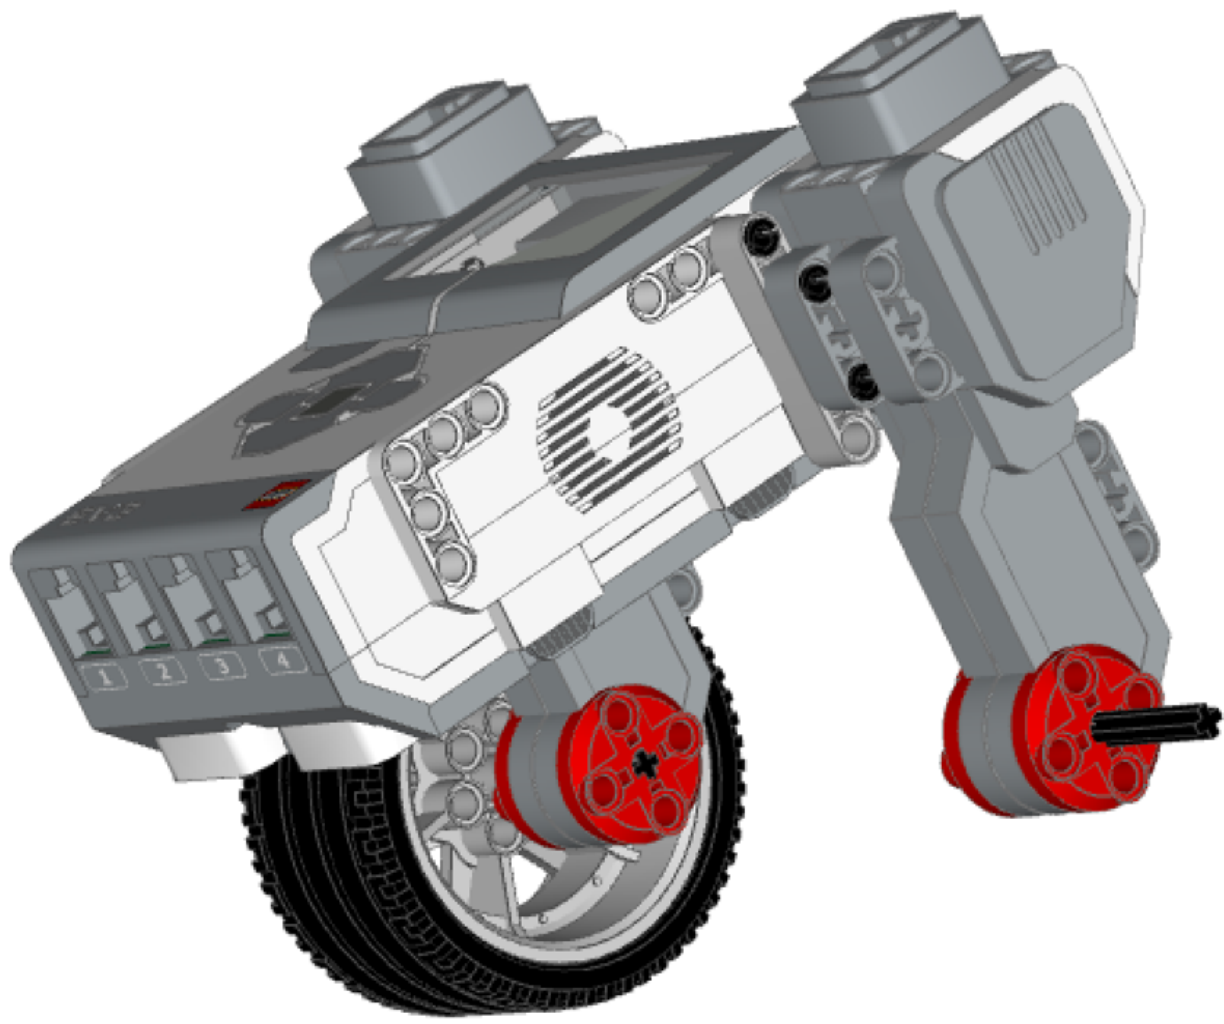

# **Building a Basic Vehicle**

1x

  
2x

5

1x

  
2x

1x

6

1x

1x 

1x

5

1x

2x

1x 

A rectangular box containing a small image of a LEGO Technic connector part, which is a grey L-shaped piece with a red circular hole on one end. Below the image is the text "1x".

1x  6

1x 

1x

A rectangular box containing a small icon of a grey five-spoke wheel with a black tire. Below the icon is the text "1x".

  
2x

1x

1x

1x