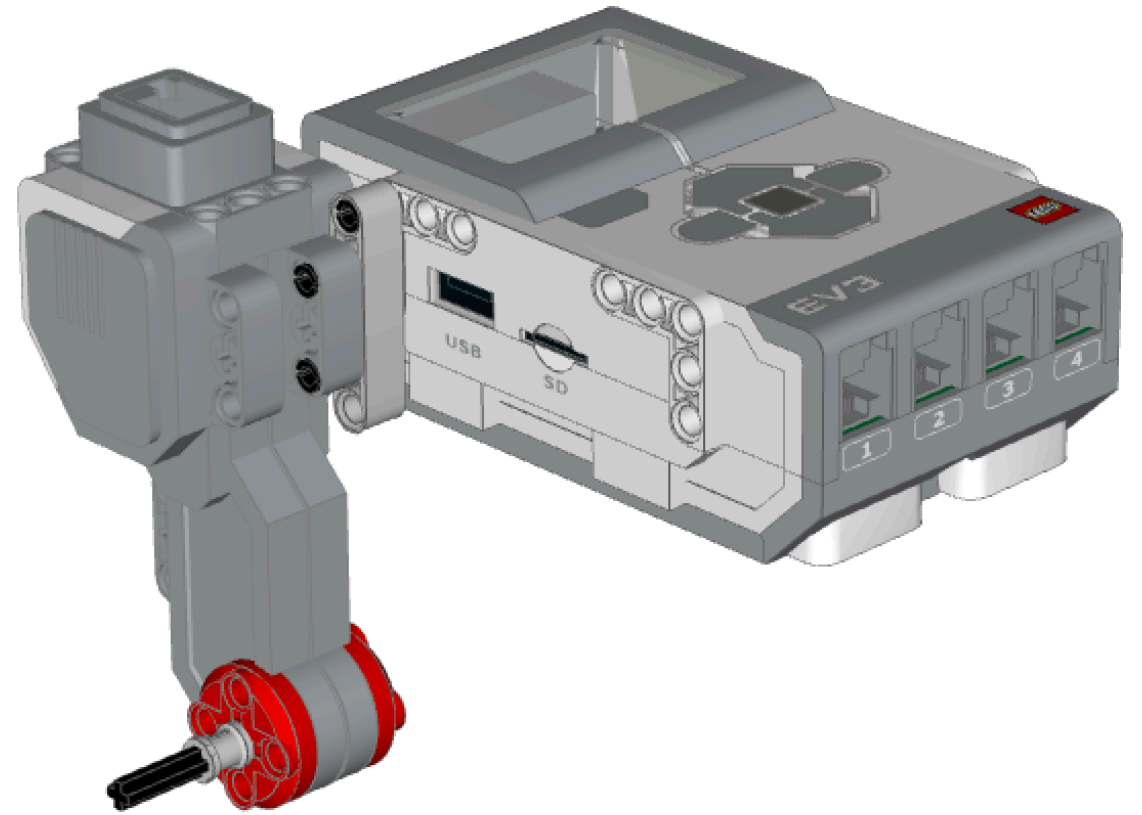

# **Building a Basic Vehicle**

1x

  
2x

5

1x

  
2x

1x

6

1x

1x 

1x

5

1x

2x

1x 

A rectangular box containing a small image of a LEGO Technic connector part, which is a grey L-shaped piece with a red circular hole on one end. Below the image is the text "1x".

1x  6

1x 

1x

A rectangular box containing a small icon of a grey five-spoke wheel with a black tire. Below the icon is the text "1x".

  
2x

1x

1x

1x