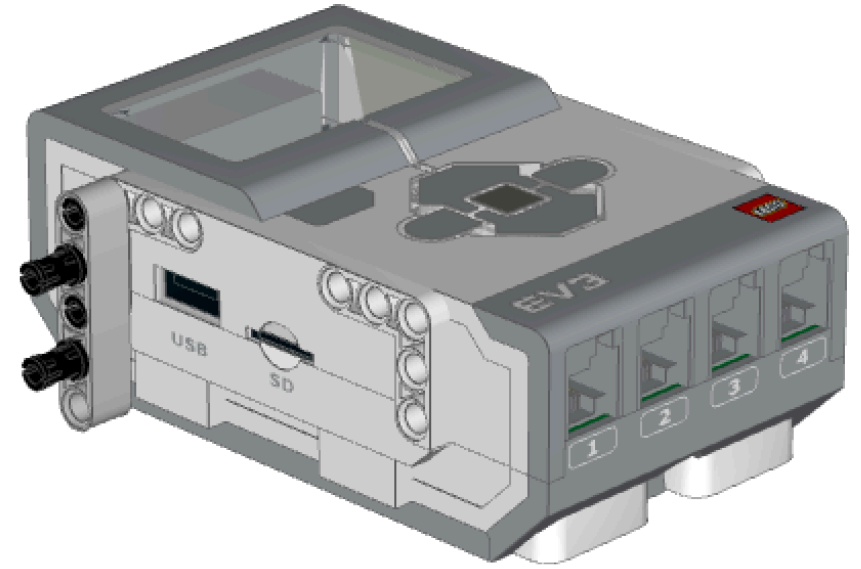

# **Building a Basic Vehicle**

1x

  
2x

5

1x

  
2x

1x

6

1x

1x 

1x

5

1x

2x

1x 

A rectangular box containing a small image of a LEGO Technic connector part, which is a grey L-shaped piece with a red circular hole on one end. Below the image is the text "1x".

1x  6

1x 

1x

A rectangular box containing a small icon of a grey five-spoke wheel with a black tire. Below the icon is the text "1x".

  
2x

1x

1x

1x