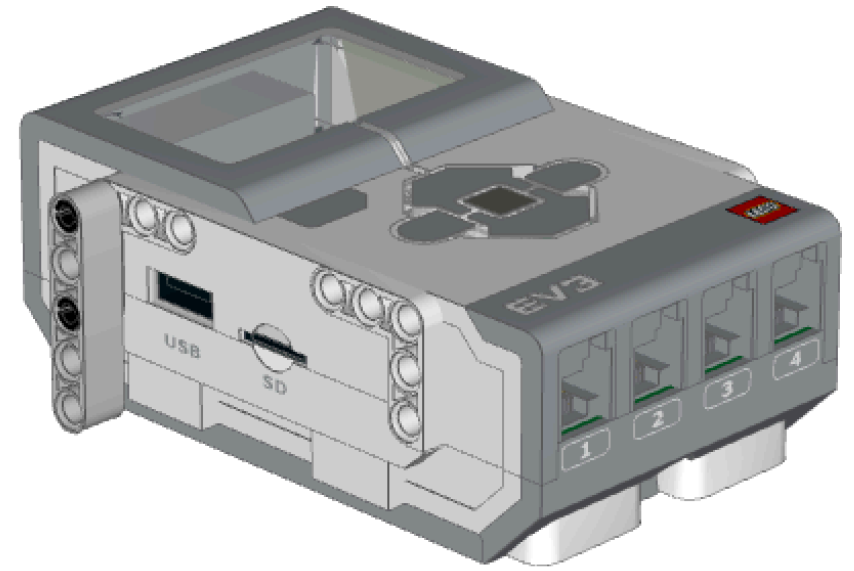

# **Building a Basic Vehicle**

1x

  
2x

5

1x

  
2x

1x

6

1x

1x 

1x

5

1x

2x

1x 

A rectangular box containing a small image of a LEGO Technic connector part, which is a grey L-shaped piece with a red circular hole on one end. Below the image is the text "1x".

1x  6

1x 

1x

A rectangular box containing a small icon of a grey five-spoke wheel with a black tire. Below the icon is the text "1x".

  
2x

1x

1x

1x