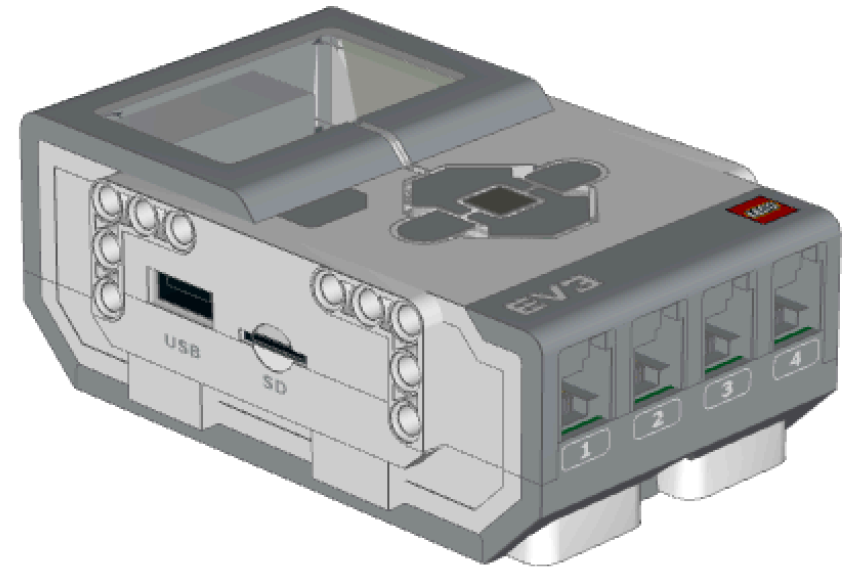

# **Building a Basic Vehicle**

1x

  
2x

5

1x

  
2x

1x

6

1x

1x 

1x

5

1x

2x

1x 

A rectangular box containing a small image of a LEGO Technic connector part, which is a grey L-shaped piece with a red circular hole on one end. Below the image is the text "1x".

1x  6

1x 

1x

A rectangular box containing a small icon of a grey five-spoke wheel with a black tire. Below the icon is the text "1x".

  
2x

1x

1x

1x