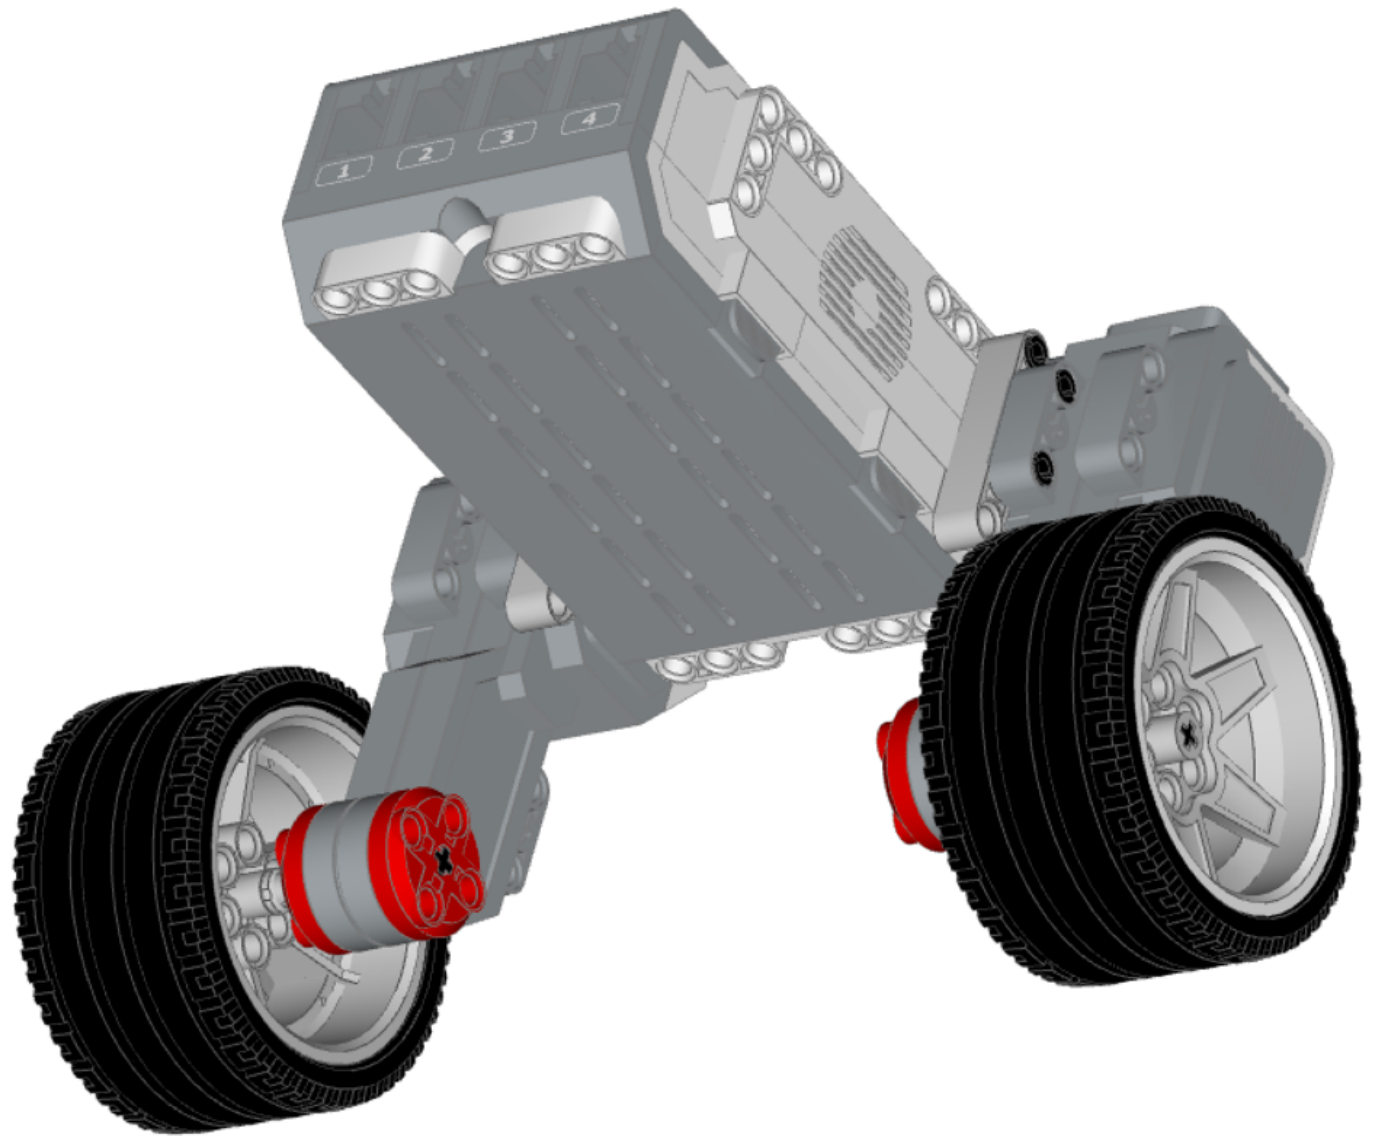

# **Building a Basic Vehicle**

1x

  
2x

5

1x

  
2x

1x

6

1x

1x 

1x

5

1x

2x

1x 

A rectangular box containing a small image of a LEGO Technic connector part, which is a grey L-shaped piece with a red circular hole on one end. Below the image is the text "1x".

1x  6

1x 

1x

A rectangular box containing a small icon of a grey five-spoke wheel with a black tire. Below the icon is the text "1x".

  
2x

1x

1x

1x