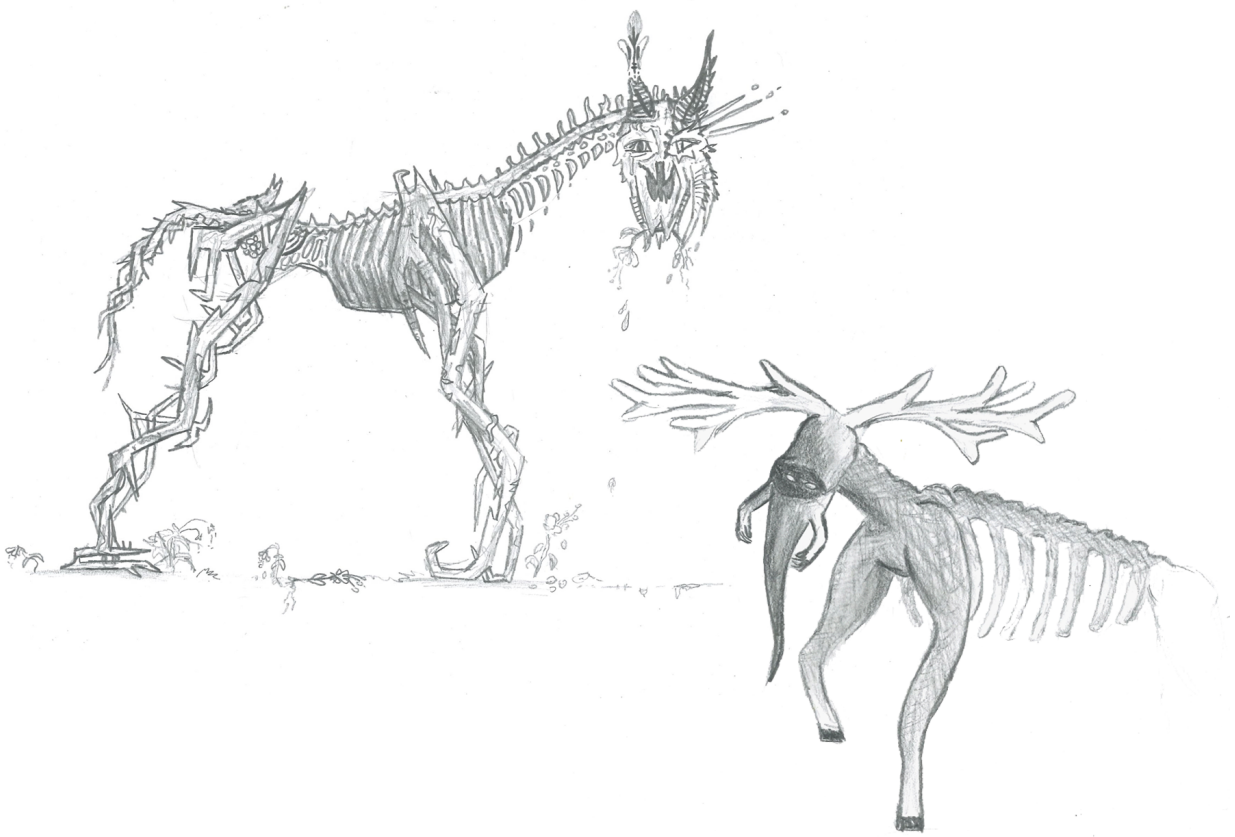

Made Things

SLQ Wiki Fabrication Lab 2026/06/10 21:58

Made Things

Made Things

Made Things are the giant sculptures that have been brought to life by the community, school and university groups, who have chosen from the Imagined Things!

Each sculpture has had a dedicated team of people working towards best practice fabrication techniques and creative cardboard construction, find out about the journey on each of the sculpture pages.

Glitch Forest

Dragon and the Koi

No Name ROCU

Beast X

A Little like Alice

One Eye

Angre Cow

Spirits of the Rumpus Wild

Treasured Tomes