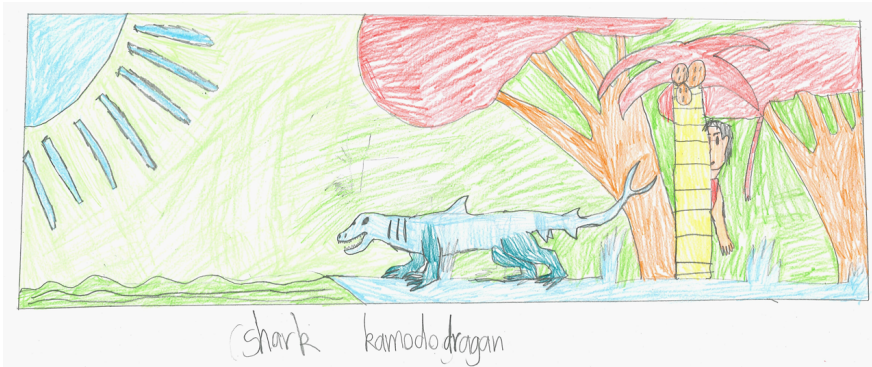

Made Things

SLQ Wiki Fabrication Lab 2026/06/10 21:58

Made Things

Made Things

Made Things are the giant sculptures that have been brought to life by the community, school and university groups, who have chosen from the Imagined Things!

Each sculpture has had a dedicated team of people working towards best practice fabrication techniques and creative cardboard construction, find out about the journey on each of the sculpture pages.

Glitch Forest

Dragon and the Koi

No Name ROCU

Beast X

A Little like Alice

One Eye

Angre Cow

Spirits of the Rumpus Wild

Treasured Tomes