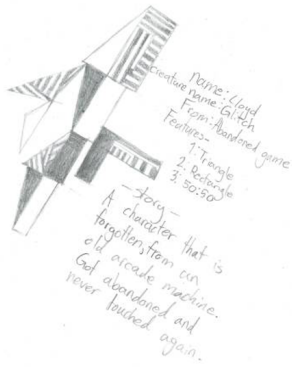

Made Things

SLQ Wiki Fabrication Lab 2026/06/10 21:58

Made Things

Made Things

Made Things are the giant sculptures that have been brought to life by the community, school and university groups, who have chosen from the Imagined Things!

Each sculpture has had a dedicated team of people working towards best practice fabrication techniques and creative cardboard construction, find out about the journey on each of the sculpture pages.

Glitch Forest

Dragon and the Koi

No Name ROCU

Beast X

A Little like Alice

One Eye

Angre Cow

Spirits of the Rumpus Wild

Treasured Tomes