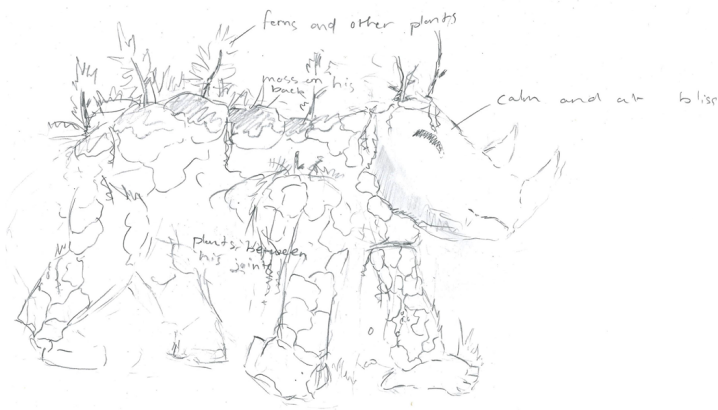

Made Things

SLQ Wiki Fabrication Lab 2026/06/10 21:58

Made Things

Made Things

Made Things are the giant sculptures that have been brought to life by the community, school and university groups, who have chosen from the Imagined Things!

Each sculpture has had a dedicated team of people working towards best practice fabrication techniques and creative cardboard construction, find out about the journey on each of the sculpture pages.

Glitch Forest

Dragon and the Koi

No Name ROCU

Beast X

A Little like Alice

One Eye

Angre Cow

Spirits of the Rumpus Wild

Treasured Tomes