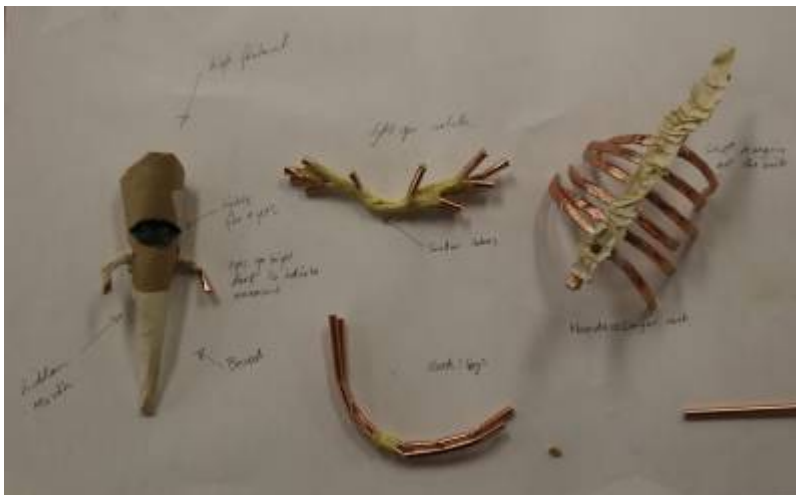

# Sat Crew - ROCU No Name

## 2

SLQ Wiki Fabrication Lab 2026/04/13 14:54

**HERE LIES THE ENTRY FOR A DESIGNED THING****Sat Crew - ROCU No Name 2**

<b>Full Name:</b>	Saturday Crew
<b>Suburb/City where you live:</b>	Brisbane
<b>Provide the link or name of the Imagined Thing from The Well you are responding to?:</b>	No name and ROCU
<b>What is different about your idea from the original Imagined Thing?:</b>	Conceptual designs developed
<b>What is similar or inspired by the Imagined Thing:</b>	Skeleton beard tiny arms
<b>Provide a brief update on your progress:</b>	Conceptual designs developed
<b>What new thing did you learn as part of the process:</b>	NA