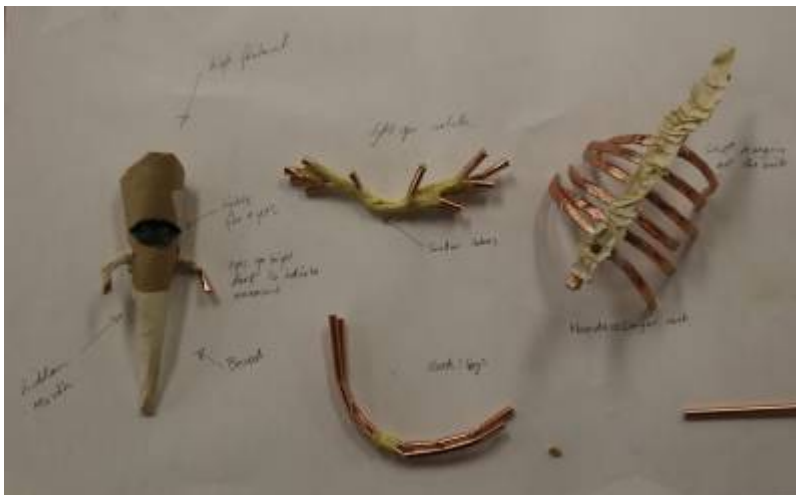

Sat Crew - ROCU No Name

2

SLQ Wiki Fabrication Lab 2024/08/31 05:25

HERE LIES THE ENTRY FOR A DESIGNED THING**Sat Crew - ROCU No Name 2**

| | |
|---|------------------------------|
| Full Name: | Saturday Crew |
| Suburb/City where you live: | Brisbane |
| Provide the link or name of the Imagined Thing from The Well you are responding to?: | No name and ROCU |
| What is different about your idea from the original Imagined Thing?: | Conceptual designs developed |
| What is similar or inspired by the Imagined Thing: | Skeleton beard tiny arms |
| Provide a brief update on your progress: | Conceptual designs developed |
| What new thing did you learn as part of the process: | NA |

Your files can be found here:

This is the unique QR code for this Designed Thing. Right click it to save then share it, so you and others can find your way back to here to this point of The Well.

IT IS KNOWN! HUZDAH FOR THE GREAT & GRAND RUMPUS!