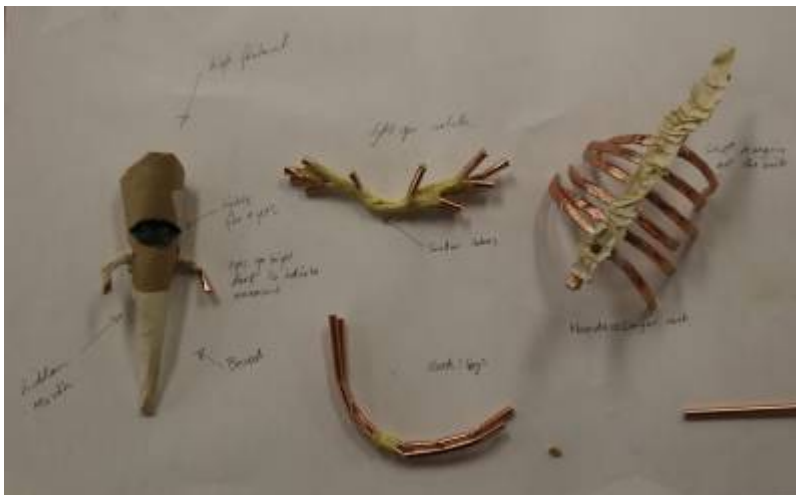

Sat Crew - ROCU No Name

2

SLQ Wiki Fabrication Lab 2026/06/01 01:30

HERE LIES THE ENTRY FOR A DESIGNED THING**Sat Crew - ROCU No Name 2**

Full Name:	Saturday Crew
Suburb/City where you live:	Brisbane
Provide the link or name of the Imagined Thing from The Well you are responding to?:	No name and ROCU
What is different about your idea from the original Imagined Thing?:	Conceptual designs developed
What is similar or inspired by the Imagined Thing:	Skeleton beard tiny arms
Provide a brief update on your progress:	Conceptual designs developed
What new thing did you learn as part of the process:	NA

Your files can be found here:

This is the unique QR code for this Designed Thing. Right click it to save then share it, so you and others can find your way back to here to this point of The Well.

IT IS KNOWN! HUZDAH FOR THE GREAT & GRAND RUMPUS!