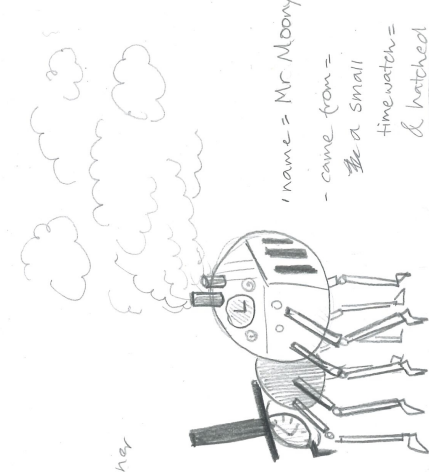

77. Hannah's Lab Creatures

SLQ Wiki Fabrication Lab 2024/09/27 08:23

77. Hannah's Lab Creatures

HERE LIES THE ENTRY FOR AN IMAGINED THING

This is a thing imagined by Hannah, aged , on Thursday July 8

The full name of this thing is: Hannah's lab creatures

It can be found in: Multiple creatures

It is known that: Multiple stories

This thing has three important features: @@Feature 1@@, @@Feature 2@@, and @@Feature 3@@

An image of Hannah's lab creatures can be found here:

Hannah's 'Lab' creatures

Hannah
Lee

name = Pip
comes from = The 'land'
pops around everywhere
- black nose
- round body

name: Minus
- from cloud forest
- big eye
- stuff around her
- long legs
- pops around to see me.

name: South
- were summoned from underworld
- acts shady and loves poison
- gets annoyed easily
- plans schemes
- loves ~~poison~~ master (owner is me)
- helps the Lab
- black apron eye

name: North
- summoned from overworld
- acts happy and loves to eat with Mr Moony (spider)
- flies around everywhere
- likes fibrography
- loves owner
- helps lab