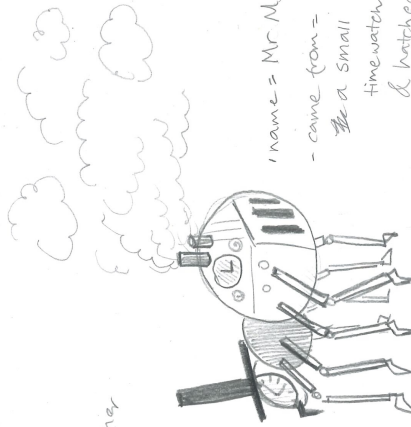

Hannah's 'Lab' creatures

Hannah
Lee

name = Pip
comes from = The 'land'
pops around everywhere

- black nose
- round body

name: Minus

- from cloud forest
- big eye
- stuff around her
- long legs
- pops around to see me.

name: South
were summoned from underworld

- acts shady and loves poison
- gets annoyed easily
- plans schemes

3 features

- black hood
- loves ~~poison~~ master (owner is me)
- white spirits
- black apron eye

name: North

- summoned from overworld
- acts happy and loves to eat with Mr Moony (spider)

- flies around everywhere

likes fibrography

- loves owner
- helps lab

name = Mr Moony

- came from = a small time watch = & hatched