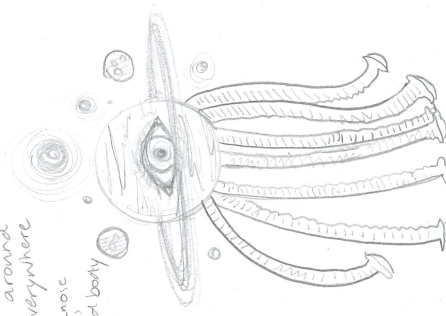

77. Hannah's Lab Creatures

SLQ Wiki Fabrication Lab 2024/09/27 08:23

77. Hannah's Lab Creatures

HERE LIES THE ENTRY FOR AN IMAGINED THING

This is a thing imagined by Hannah, aged , on Thursday July 8

The full name of this thing is: Hannah's lab creatures

It can be found in: Multiple creatures

It is known that: Multiple stories

This thing has three important features: @@Feature 1@@, @@Feature 2@@, and @@Feature 3@@

An image of Hannah's lab creatures can be found here:

Hannah's 'Lab' creatures

Hannah
Lee

name = Pip
comes from = The 'land'
pops around everywhere
- black nose
- round body

name: Minus
- from cloud forest
- big eye
- stuff around her
- long legs
- pops around to see me.

3 features
- black hood
- white splits
- black apron eye

[upload_image_file_2400](#) [upload_image_file_3400](#) [upload_image_file_4400](#) [upload_image_file_5400](#)

A recording Hannah's lab creatures can be found here: