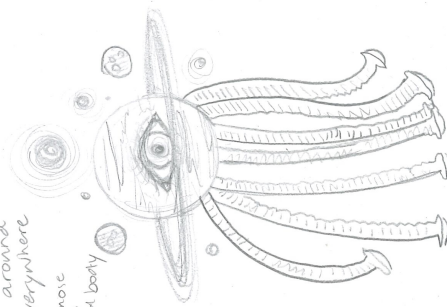

77. Hannah's Lab Creatures

SLQ Wiki Fabrication Lab 2026/05/31 21:10

77. Hannah's Lab Creatures

HERE LIES THE ENTRY FOR AN IMAGINED THING

This is a thing imagined by Hannah, aged , on Thursday July 8

The full name of this thing is: Hannah's lab creatures

It can be found in: Multiple creatures

It is known that: Multiple stories

This thing has three important features: @@Feature 1@@, @@Feature 2@@, and @@Feature 3@@

An image of Hannah's lab creatures can be found here:

Hannah's 'Lab' creatures

Hannah
Lee

name = Pip
comes from = The 'land'
pops around everywhere

- black nose
- round body

name: Minus

- from cloud forest
- big eye
- stuff around her
- long legs
- pops around to see me.

name: North

- summoned from overworld
- acts happy and loves to eat with Mr Moony (spider)

- flies around everywhere

likes fibrography

- loves owner
- helps lab

name = Mr Moony

- came from = a small time watch = & hatched