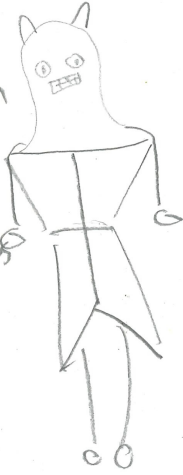

65. Tofu Man and Tofu Man's Wife, Anna

SLQ Wiki Fabrication Lab 2026/05/31 21:10

65. Tofu Man and Tofu Man's Wife, Anna

HERE LIES THE ENTRY FOR AN IMAGINED THING

This is a thing imagined by Chloe and Olivia, aged , on Thursday July 8

The full name of this thing is: Tofu Man and Tofu Man's Wife, Anna

It can be found in: They are from tofu world

It is known that: Anna; she likes tofu, whatever she dreams about comes true, Anna usually sleeps in the clouds and very calm. Her zodiac sign is Cancer, Age - 1000, DOB - June 21 1021, race - Avatar of Sloth. Bump man - Anna Tofu's servant, emotionless

This thing has three important features: Is tofu, looks mean and intimidating but actually nice, and he is a tea person though he doesn't look like it

An image of Tofu Man and Tofu Man's Wife, Anna can be found here:

Chloe L :D

Bump Man
 - Anna
 - Tofu's
 Servant
 - emotionless
 -

Tofu man

- from tofu world
- important features
- is tofu
- looks mean and intimidating but actually nice
- He is a tea person though he doesn't look it