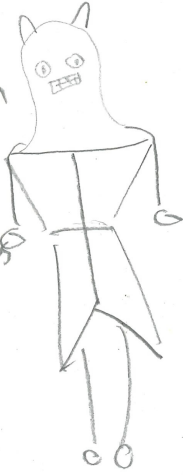

Chloe L :D

Bump Man
- Anna
- Tofu's
Servant
- emotionless
-