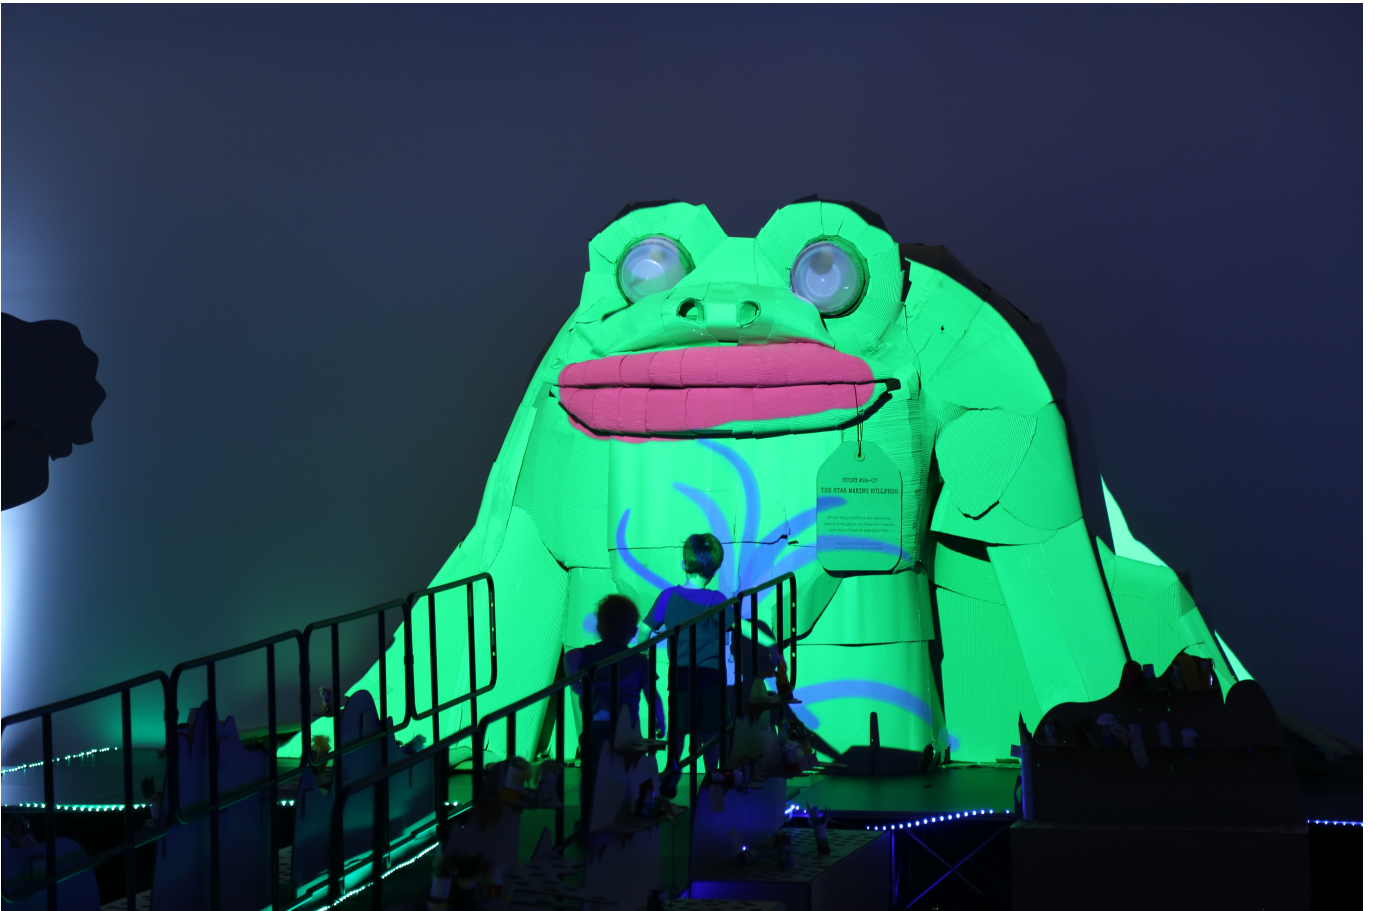

RUMPUS LAND ONLINE

SLQ Wiki Fabrication Lab 2024/09/27 08:12

RUMPUS LAND ONLINE

Welcome to Rumpus Land Online, the digital home of the Great & Grand Rumpus.

[ENTER THE WELL](#)

The Well is a digital catalogue of incredible THINGS collected across The Great & Grand Rumpus. Imagined things and Made things may all be found here!

ENTER THE WELL

The Well is a digital catalogue of incredible THINGS collected across The Great & Grand Rumpus. Imagined things and Made things may all be found here!

[ENTER THE PORTAL](#)

The Portal is a digital collection tool where those joining The Great & Grand Rumpus can submit THINGS to The Well. Imagined things, designed things, and fabricated things all welcome!

[ENTER THE PORTAL](#)

The Portal is a digital collection tool where those joining The Great & Grand Rumpus can submit THINGS to The Well. Imagined things, designed things, and fabricated things all welcome!