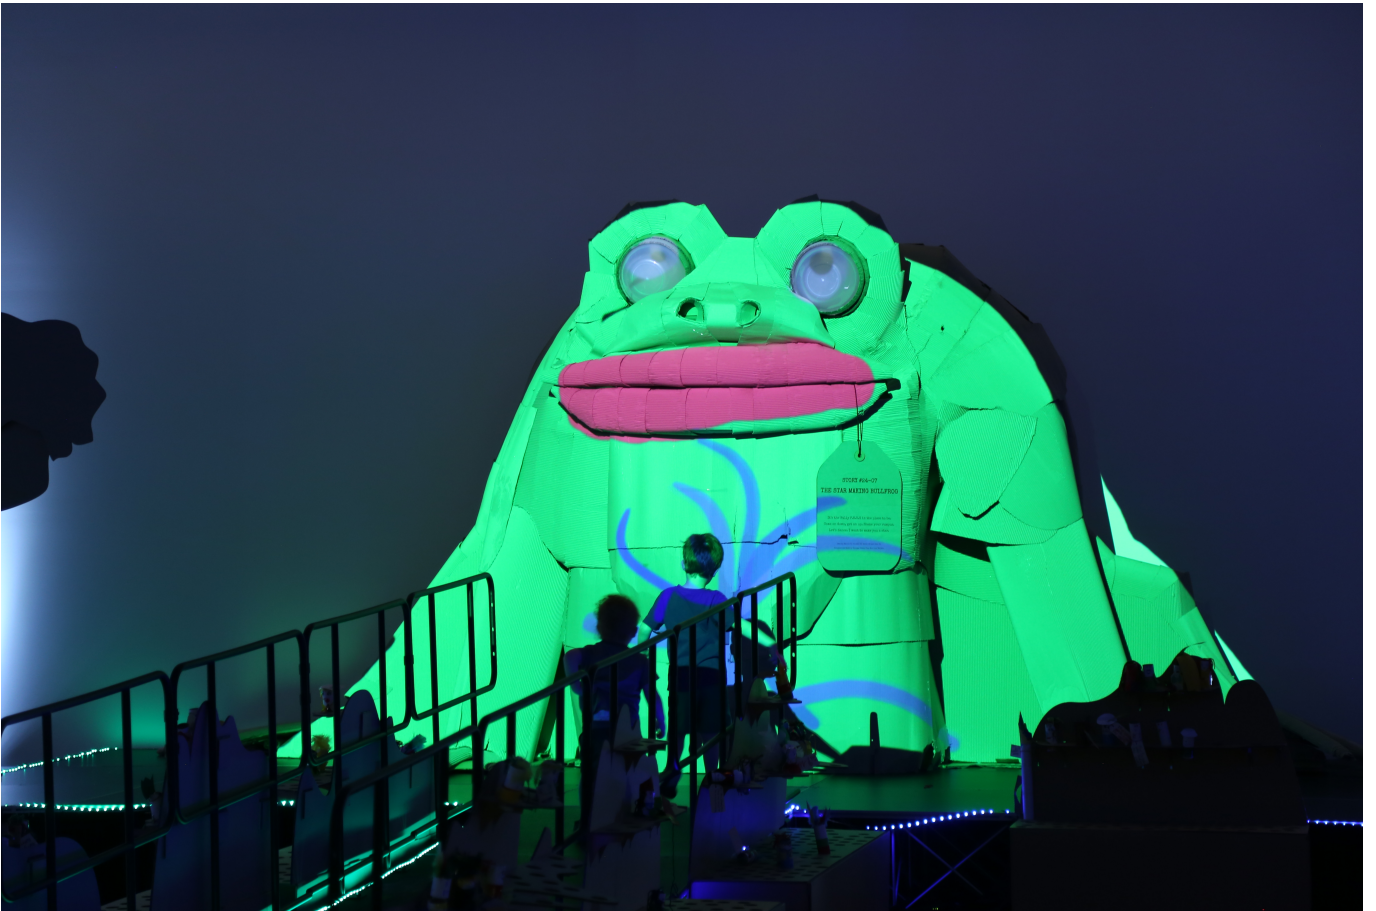

# RUMPUS LAND ONLINE

Welcome to Rumpus Land Online, the digital home of the Great & Grand Rumpus.

[ENTER THE WELL](#)

The Well is a digital catalogue of incredible THINGS collected across The Great & Grand Rumpus. Imagined things and Made things may all be found here!

[ENTER THE WELL](#)

The Well is a digital catalogue of incredible THINGS collected across The Great & Grand Rumpus. Imagined things and Made things may all be found here!

## [ENTER THE PORTAL](#)

The Portal is a digital collection tool where those joining The Great & Grand Rumpus can submit THINGS to The Well. Imagined things, designed things, and fabricated things all welcome!