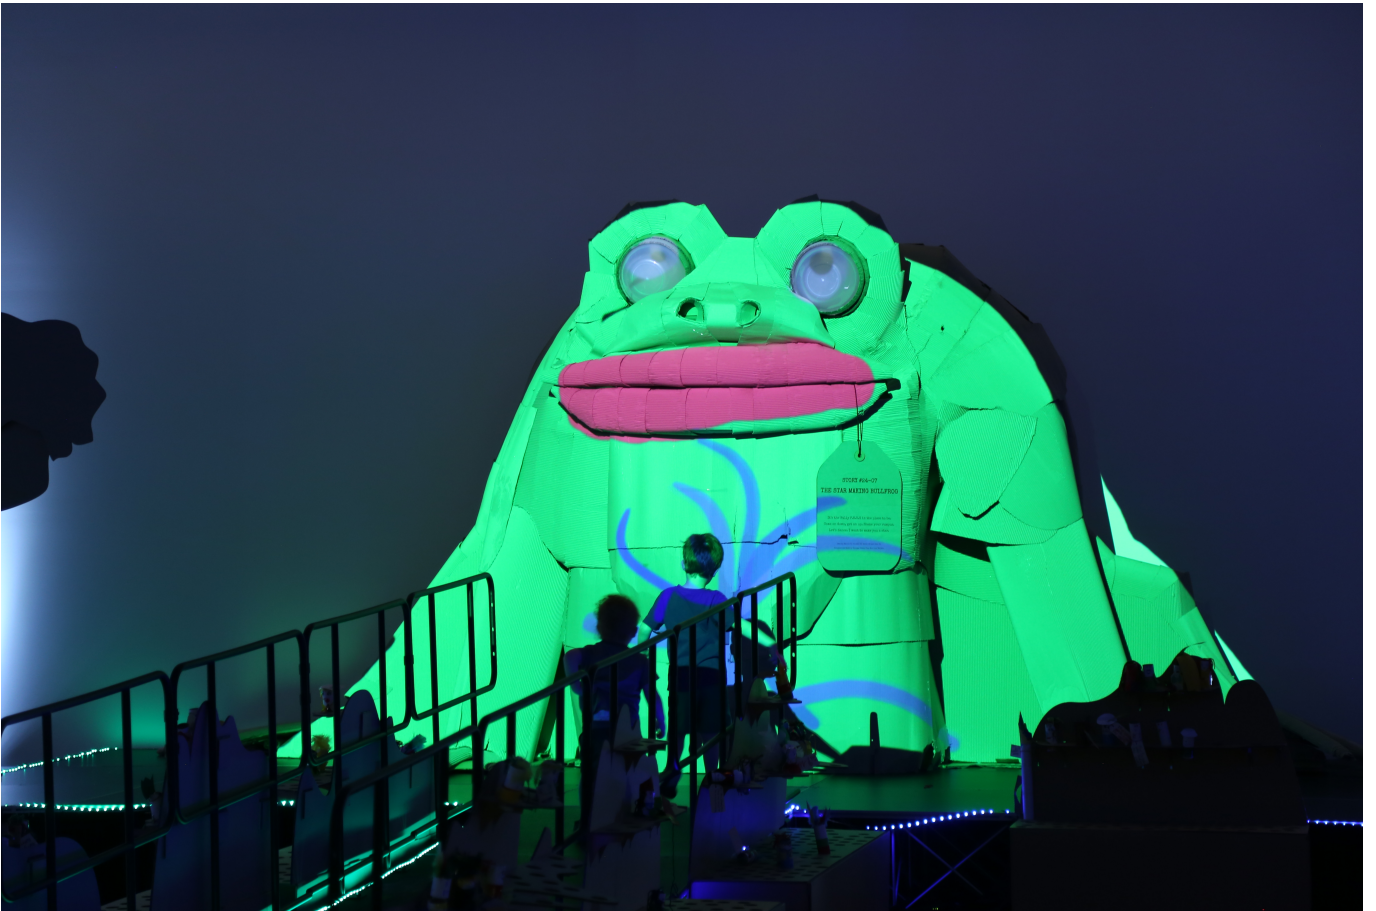

# RUMPUS LAND ONLINE

Welcome to Rumpus Land Online, the digital home of the Great & Grand Rumpus.

[ENTER THE WELL](#)

The Well is a digital catalogue of incredible THINGS collected across The Great & Grand Rumpus. Imagined things and Made things may all be found here!

### [ENTER THE WELL](#)

The Well is a digital catalogue of incredible THINGS collected across The Great & Grand Rumpus. Imagined things and Made things may all be found here!

## [ENTER THE PORTAL](#)

The Portal is a digital collection tool where those joining The Great & Grand Rumpus can submit THINGS to The Well. Imagined things, designed things, and fabricated things all welcome!