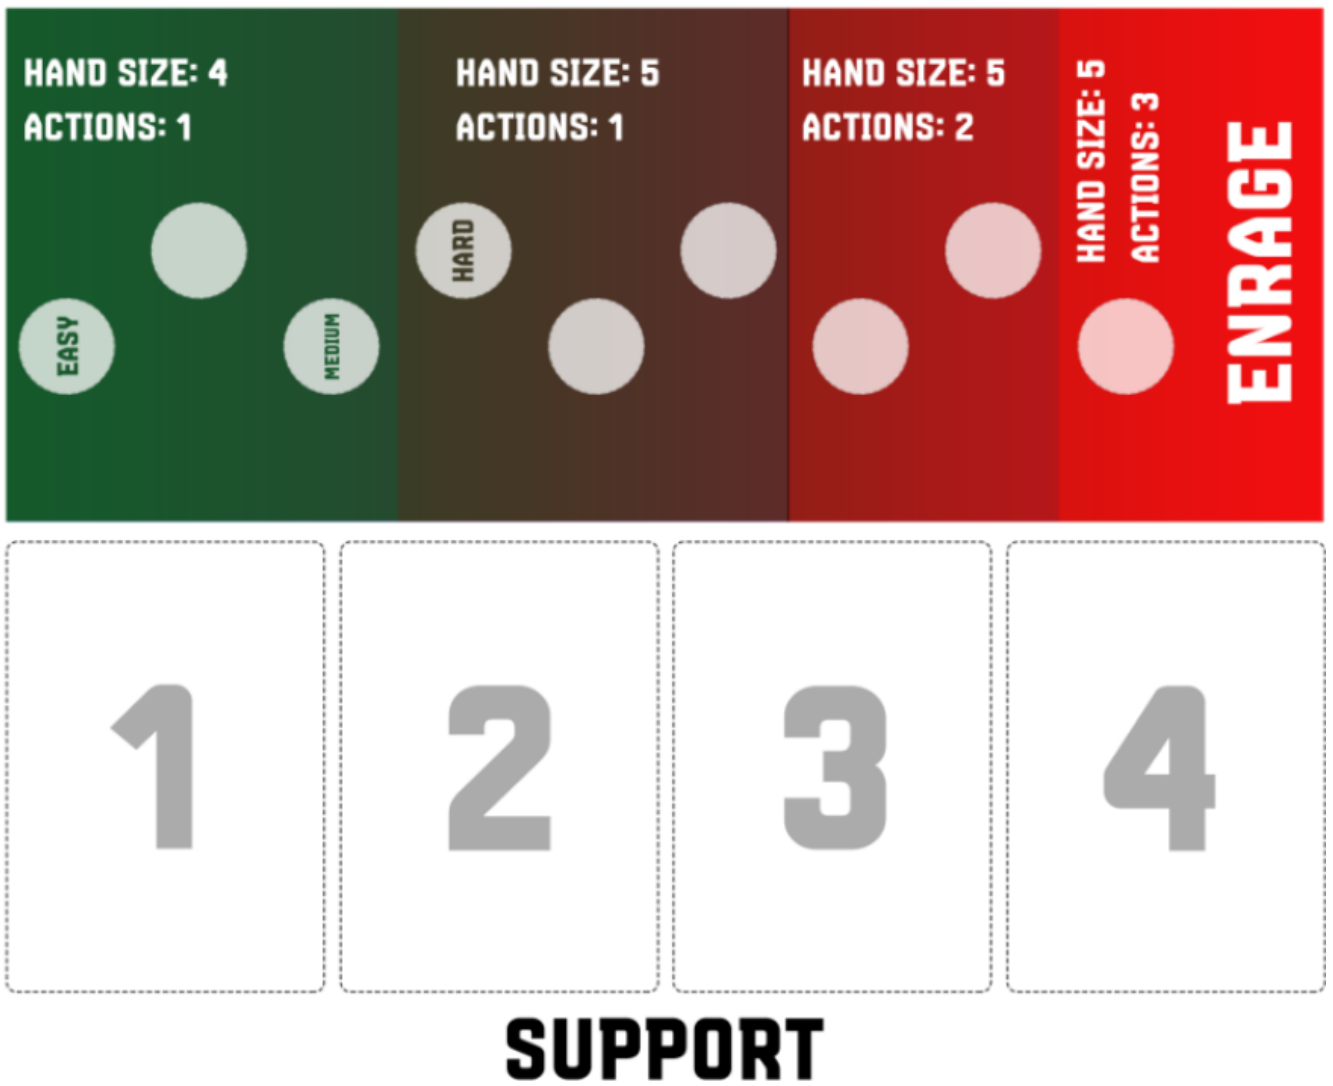

# **Public sessions: Cardboard Kaiju 2.0 Design Files**

**SLQ Wiki Fabrication Lab 2026/06/11 08:20**

### Rule book

[cardboard\\_kaiju\\_2.0\\_rules\\_1\\_.docx](#)